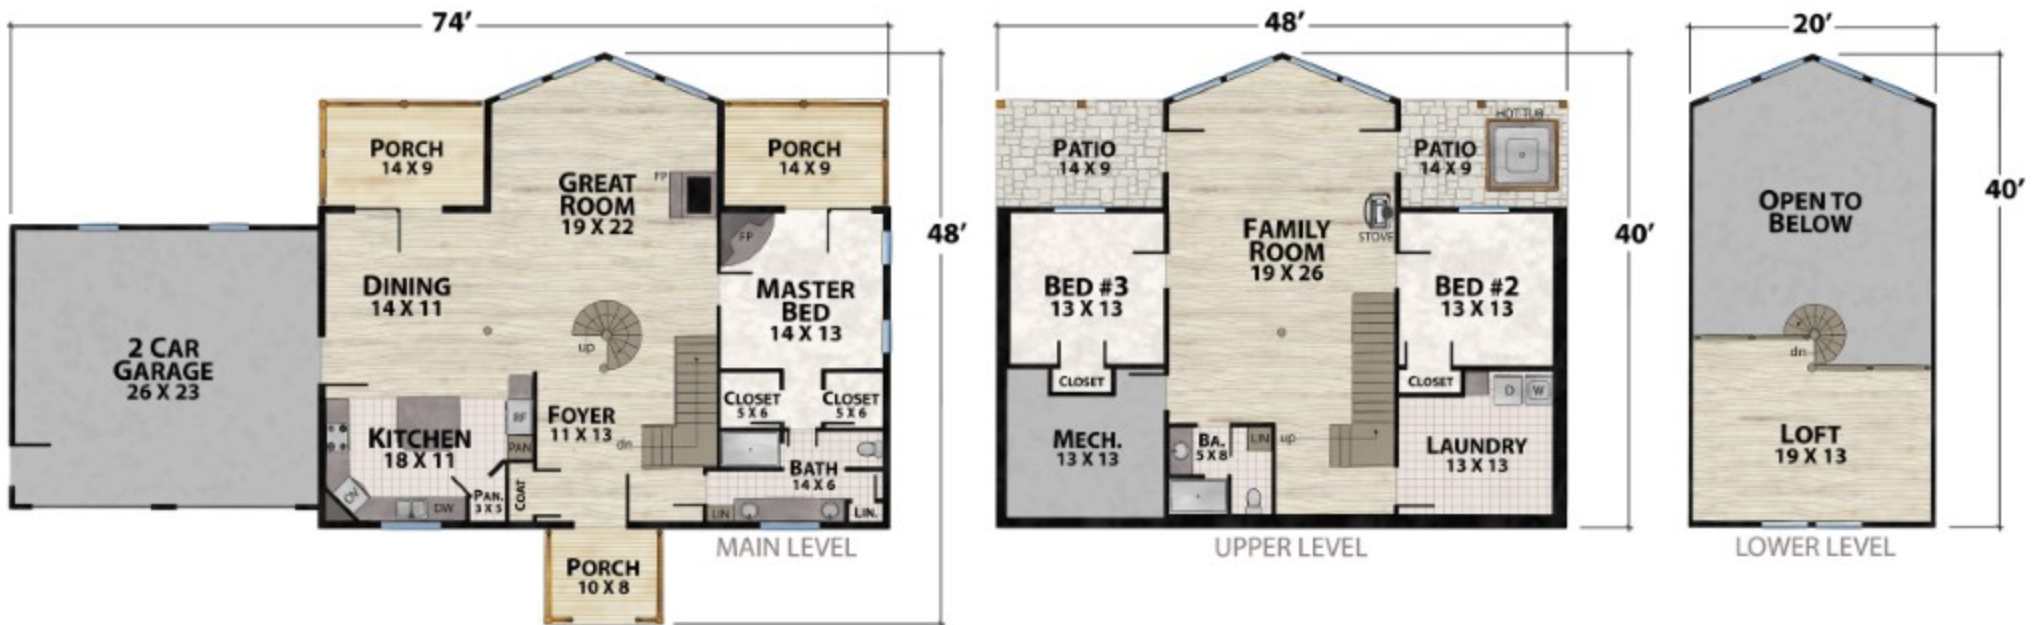

The Glen Ledge Camp

natural element homes

The Modern Mountain Collection

1-800-970-2224

Main Level - 1,516 Square Feet
3 Bedrooms - 2 Baths

Upper Level - 288 Square Feet
580 Square Feet of Outdoor Living

Lower Level - 1,340 Square Feet
Garage - 627 Square Feet